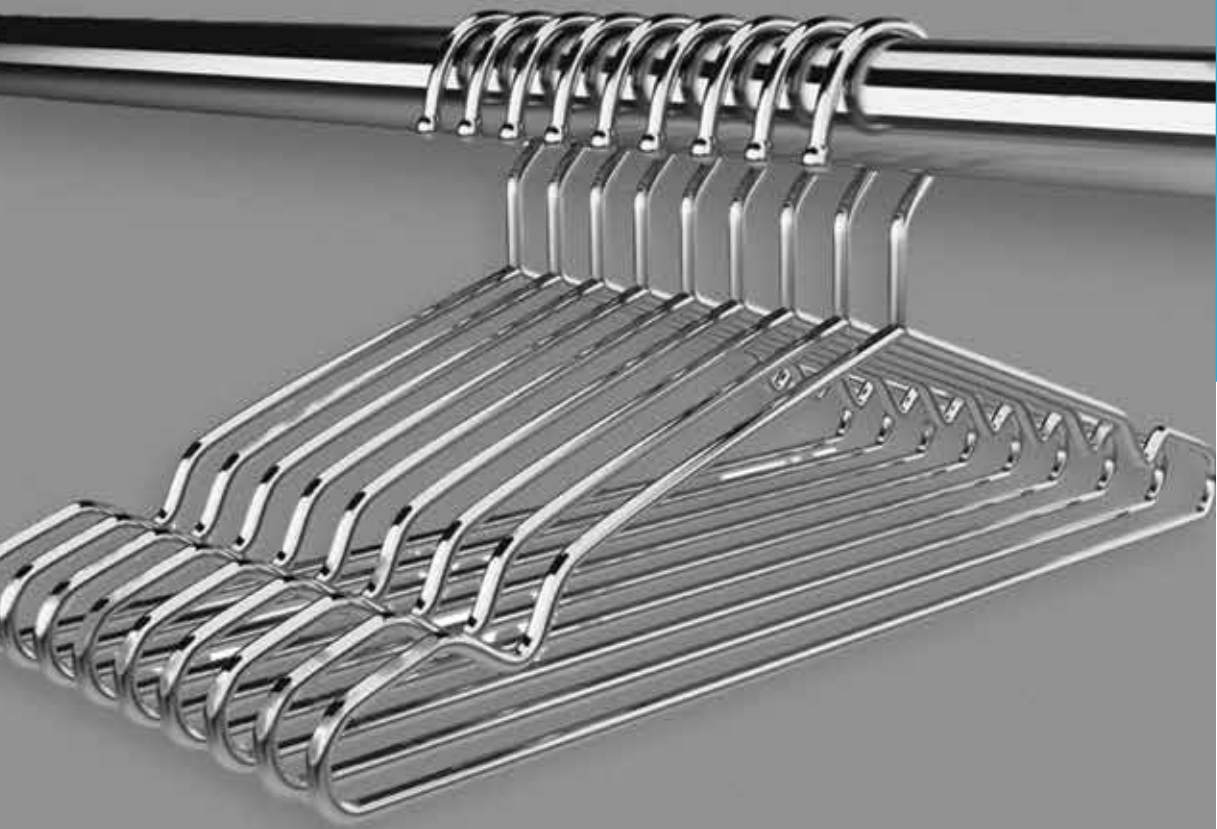

01

CLOTHES HANGERS

01- CLOTHES HANGERS

MEGAHANGER X2

Material	Inox 201
Size	43x19cm
Capacity	2.9mm
Weight	55g

MEGAHANGER X3

Material	Inox 201
Size	43x19cm
Capacity	3.2mm
Weight	67g

MEGAHANGER X5