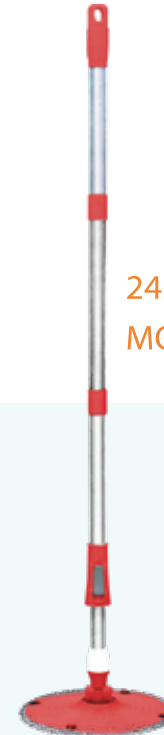

247
MOP STICK

Size	130x25,5cm (LxW)
Mop stick material	PP Plastic, Inox 201
Mop head material	Microfiber