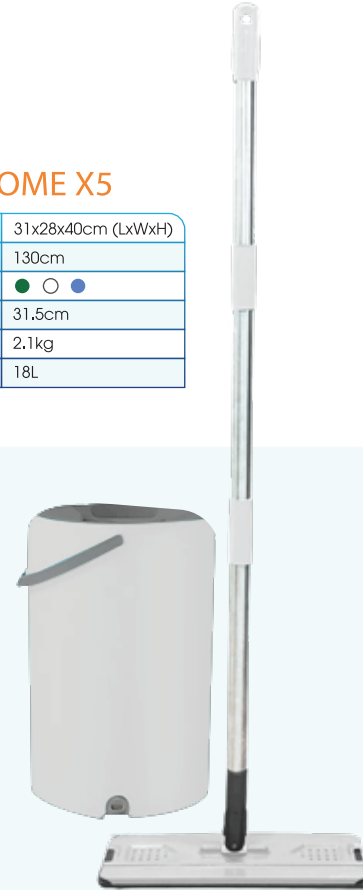

01

CLOTHES HANGERS

01- CLOTHES HANGERS

MEGAHANGER X2

Material	Inox 201
Size	43x19cm
Capacity	2.9mm
Weight	55g

MEGAHANGER X3

Material	Inox 201
Size	43x19cm
Capacity	3.2mm
Weight	67g

MEGAHANGER X5

Material	Inox 201
Size	43x19cm
Capacity	3.5mm
Weight	80g

02

SPIN MOP SET

02 - SPIN MOP SET

MEGALIFE X5

Size	35x25x40cm (LxWxH)
Mop stick	130cm
Color	● ● ●
Mop pad	31.5cm
Weight	2kg
Capacity	20L

MEGAHOME X5

Size	31x28x40cm (LxWxH)
Mop stick	130cm
Color	● ○ ●
Mop pad	31.5cm
Weight	2.1kg
Capacity	18L

02 - SPIN MOP SET

XMOP 247

Size	29,5x29,5x19cm (LxWxH)
Mop stick	130cm
Color	● ● ●
Mop head	25,5cm
Weight	2kg
Capacity	4L

XMOP PRO

Size	55x32x25cm (LxWxH)
Mop stick	130cm
Color	● ●
Mop head	25,5cm
Weight	3kg
Capacity	20L

02 - SPIN MOP SET

HOMEPLUS X3

Size	47x25x28cm (LxWxH)
Mop stick	124cm
Color	● ● ●
Mop head	36cm
Weight	3,1kg
Capacity	17L

HOMEPLUS X5

Size	47x25x28cm (LxWxH)
Mop stick	124cm
Color	● ● ●
Mop head	36cm 40cm
Weight	3,5kg
Capacity	17L