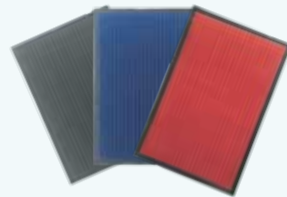

STRIPED PP MAT

Size	40x60cm, 50x70cm, 60x90cm, 80x120cm (LxW)
Material	Synthetic fibers
Color	■ ■ ■