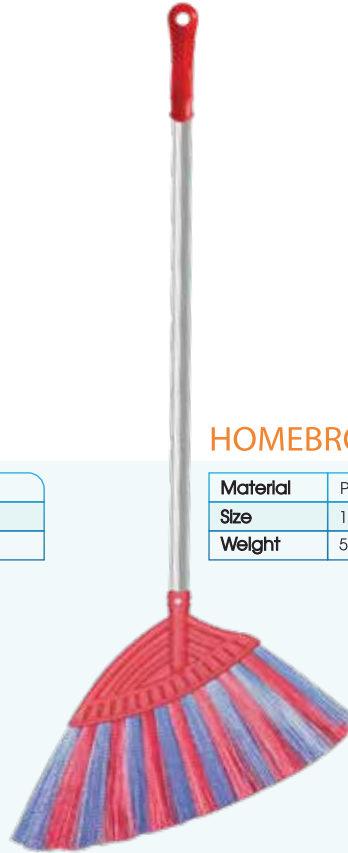

Homebroom X2

Homebroom X3

Material	PP Plastic, Inox
Size	115x40cm
Weight	518g