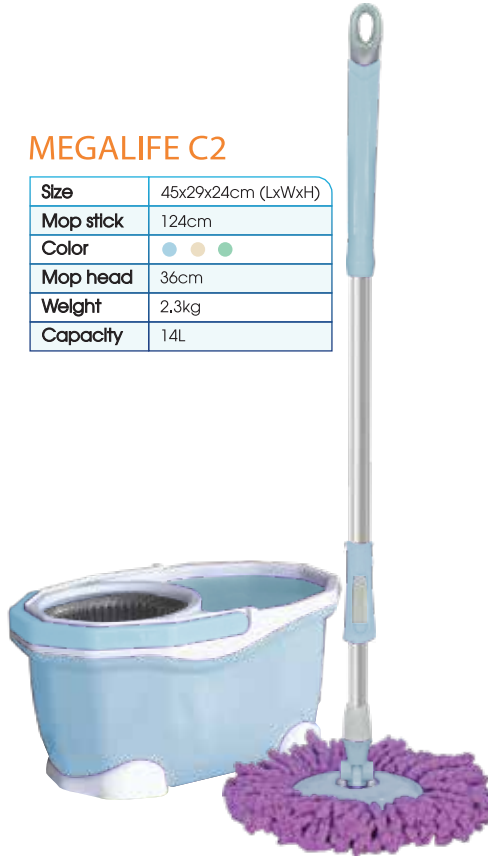

MEGAHOME X3 NEW

Size	48x27x25,5cm (LxWxH)
Mop stick	124cm
Color	● ● ●
Mop head	36cm
Weight	2,8kg
Capacity	16L

XMOP UTILITY

Size	48x27x25,5cm (LxWxH)
Mop stick	124cm
Color	● ● ●
Mop head	36cm
Weight	2,4kg
Capacity	16L

02 - SPIN MOP SET

COMFORT MOP X2 NEW

Size	48x27x25,5cm (LxWxH)
Mop stick	124cm
Color	
Mop head	36cm
Weight	2,5kg
Capacity	16L

COMFORT MOP X3 NEW

Size	48x27x25,5cm (LxWxH)
Mop stick	124cm
Color	
Mop head	36cm
Weight	2,8kg
Capacity	16L

02 - SPIN MOP SET

MEGALIFE C

Size	45x29x24cm (LxWxH)
Mop stick	124cm
Color	
Mop head	36cm
Weight	2,3kg
Capacity	14L

MEGALIFE C2

Size	45x29x24cm (LxWxH)
Mop stick	124cm
Color	
Mop head	36cm
Weight	2,3kg
Capacity	14L

MEGALIFE C3

Size	47x29x24cm (LxWxH)
Mop stick	124cm
Color	
Mop head	36cm
Weight	2,5kg
Capacity	14L

03

DETAILS OF SPIN MOP SET

ISO 9001:2015 QUALITY MANAGEMENT SYSTEM

03 - DETAILS OF SPIN MOP SET

T06
MOP STICK