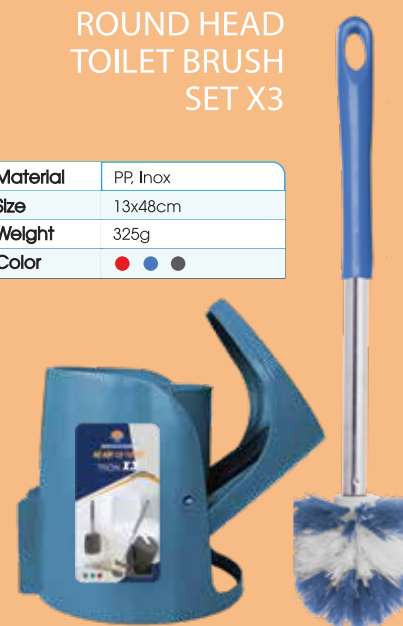

Material	PP Plastic, Inox
Lenght	43cm
Weight	122g
Color	● ● ●

DOUBLE - SIDED SQUARE TOILET BRUSH

Material	PP Plastic, Inox
Lenght	51cm
Weight	148g
Color	● ● ●

05 - BROOM-BRUSH

ROUND HEAD SILICONE TOILET BRUSH SET X2

Material	PP, TPR, Inox
Size	12x53cm
Weight	345g
Color	● ● ●

DOUBLE - SIDED ROUND SILICONE TOILET BRUSH SET X2

Material	PP, TPR, Inox
Size	12x53cm
Weight	320g
Color	● ● ●

ROUND HEAD TOILET BRUSH SET X2

Material	PP, TPR, Inox
Size	12x53cm
Weight	270g
Color	● ● ●

DOUBLE - SIDED ROUND TOILET BRUSH SET X2

Material	PP, TPR, Inox
Size	12x53cm
Weight	275g
Color	● ● ●

05 - BROOM-BRUSH

ROUND HEAD
SILICONE
TOILET BRUSH
SET X3

Material	PP, TPR, Inox
Size	13x48cm
Weight	400g
Color	● ● ●

DOUBLE - SIDED
ROUND SILICONE
TOILET BRUSH
SET X3

Material	PP, TPR, Inox
Size	13x48cm
Weight	375g
Color	● ● ●

ROUND HEAD
TOILET BRUSH
SET X3

Material	PP, Inox
Size	13x48cm
Weight	325g
Color	● ● ●

06

TISSUE BOX