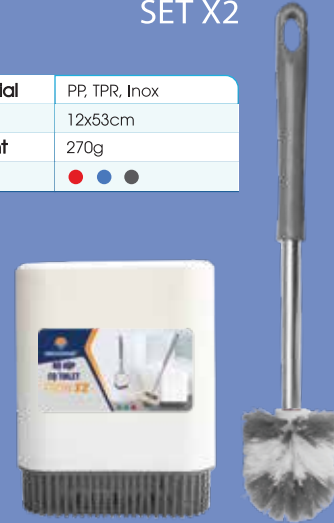

Material	PP Plastic, Inox
Lenght	43cm
Weight	122g
Color	● ● ●

DOUBLE - SIDED SQUARE TOILET BRUSH

Material	PP Plastic, Inox
Lenght	51cm
Weight	148g
Color	● ● ●

05 - BROOM-BRUSH

ROUND HEAD SILICONE TOILET BRUSH SET X2

Material	PP, TPR, Inox
Size	12x53cm
Weight	345g
Color	● ● ●

DOUBLE - SIDED ROUND SILICONE TOILET BRUSH SET X2

Material	PP, TPR, Inox
Size	12x53cm
Weight	320g
Color	● ● ●

ROUND HEAD TOILET BRUSH SET X2

Material	PP, TPR, Inox
Size	12x53cm
Weight	270g
Color	● ● ●

DOUBLE - SIDED ROUND TOILET BRUSH SET X2

Material	PP, TPR, Inox
Size	12x53cm
Weight	275g
Color	● ● ●

05 - BROOM-BRUSH

ROUND HEAD
SILICONE
TOILET BRUSH
SET X3

Material	PP, TPR, Inox
Size	13x48cm
Weight	400g
Color	● ● ●

DOUBLE - SIDED
ROUND SILICONE
TOILET BRUSH
SET X3

Material	PP, TPR, Inox
Size	13x48cm
Weight	375g
Color	● ● ●

ROUND HEAD
TOILET BRUSH
SET X3

Material	PP, Inox
Size	13x48cm
Weight	325g
Color	● ● ●

06

TISSUE BOX