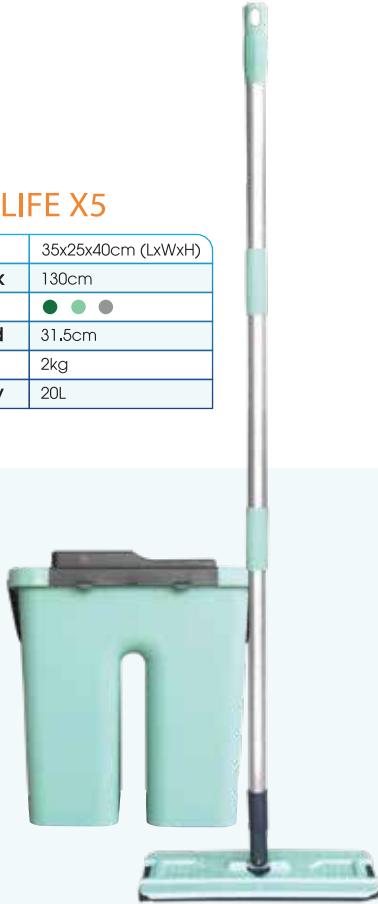

01

CLOTHES HANGERS

01- CLOTHES HANGERS

MEGAHANGER X2

Material	Inox 201
Size	43x19cm
Capacity	2.9mm
Weight	55g

MEGAHANGER X3

Material	Inox 201
Size	43x19cm
Capacity	3.2mm
Weight	67g

MEGAHANGER X5

Material	Inox 201
Size	43x19cm
Capacity	3.5mm
Weight	80g

02

SPIN MOP SET

02 - SPIN MOP SET

MEGALIFE X5

Size	35x25x40cm (LxWxH)
Mop stick	130cm
Color	● ● ●
Mop pad	31.5cm
Weight	2kg
Capacity	20L

MEGAHOME X5

Size	31x28x40cm (LxWxH)
Mop stick	130cm
Color	● ○ ●
Mop pad	31.5cm
Weight	2.1kg
Capacity	18L

02 - SPIN MOP SET

XMOP 247

Size	29,5x29,5x19cm (LxWxH)
Mop stick	130cm
Color	● ● ●
Mop head	25,5cm
Weight	2kg
Capacity	4L

XMOP PRO

Size	55x32x25cm (LxWxH)
Mop stick	130cm
Color	● ●
Mop head	25,5cm
Weight	3kg
Capacity	20L

02 - SPIN MOP SET

HOMEPLUS X3

Size	47x25x28cm (LxWxH)
Mop stick	124cm
Color	● ● ●
Mop head	36cm
Weight	3,1kg
Capacity	17L

HOMEPLUS X5

Size	47x25x28cm (LxWxH)
Mop stick	124cm
Color	● ● ●
Mop head	36cm 40cm
Weight	3,5kg
Capacity	17L