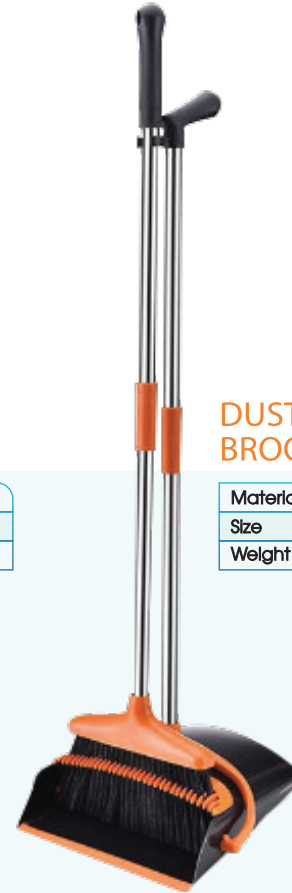

Material	PP Plastic, Grass
Size	107x50cm
Weight	350g

Homebroom X2

Material	PP Plastic
Size	105x45cm
Weight	330g

Homebroom X3

Material	PP Plastic, Inox
Size	115x40cm
Weight	518g

DUSTPAN AND PLASTIC BROOM

Material	PP, TPR, Inox
Size	26x25,5x93cm (LxWxH)
Weight	1kg