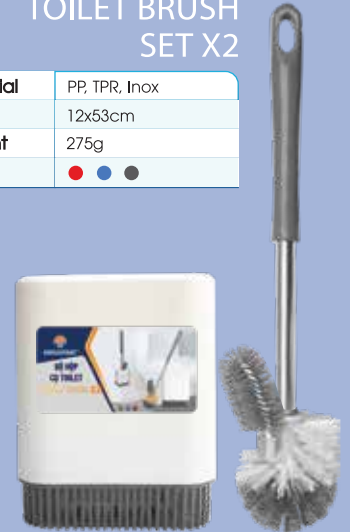

Material	PP Plastic, Inox
Lenght	43cm
Weight	122g
Color	● ● ●

DOUBLE - SIDED SQUARE TOILET BRUSH

Material	PP Plastic, Inox
Lenght	51cm
Weight	148g
Color	● ● ●

05 - BROOM-BRUSH

ROUND HEAD SILICONE TOILET BRUSH SET X2

Material	PP, TPR, Inox
Size	12x53cm
Weight	345g
Color	● ● ●

DOUBLE - SIDED ROUND SILICONE TOILET BRUSH SET X2

Material	PP, TPR, Inox
Size	12x53cm
Weight	320g
Color	● ● ●

ROUND HEAD TOILET BRUSH SET X2

Material	PP, TPR, Inox
Size	12x53cm
Weight	270g
Color	● ● ●

DOUBLE - SIDED ROUND TOILET BRUSH SET X2

Material	PP, TPR, Inox
Size	12x53cm
Weight	275g
Color	● ● ●

05 - BROOM-BRUSH

ROUND HEAD
SILICONE
TOILET BRUSH
SET X3

Material	PP, TPR, Inox
Size	13x48cm
Weight	400g
Color	● ● ●