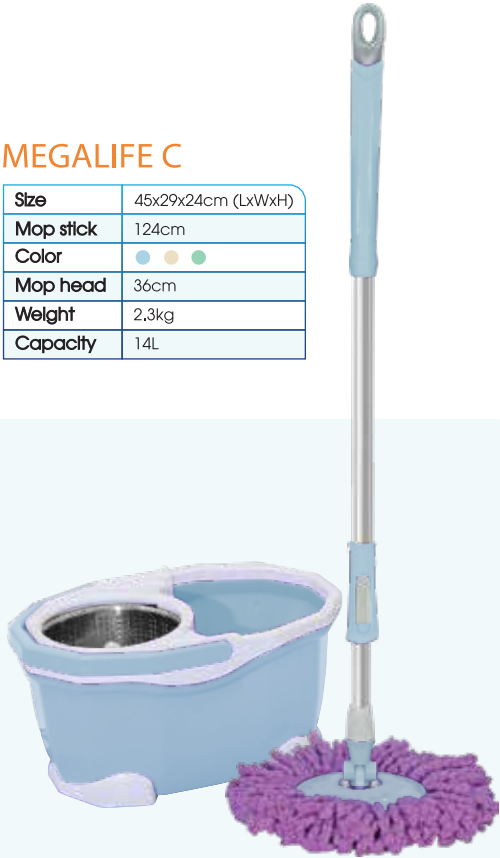

MEGAHOME X3 NEW

Size	48x27x25,5cm (LxWxH)
Mop stick	124cm
Color	● ● ●
Mop head	36cm
Weight	2,8kg
Capacity	16L

XMOP UTILITY

Size	48x27x25,5cm (LxWxH)
Mop stick	124cm
Color	● ● ●
Mop head	36cm
Weight	2,4kg
Capacity	16L

02 - SPIN MOP SET

COMFORT MOP X2 NEW

Size	48x27x25,5cm (LxWxH)
Mop stick	124cm
Color	
Mop head	36cm
Weight	2,5kg
Capacity	16L

COMFORT MOP X3 NEW

Size	48x27x25,5cm (LxWxH)
Mop stick	124cm
Color	
Mop head	36cm
Weight	2,8kg
Capacity	16L

02 - SPIN MOP SET

MEGALIFE C

Size	45x29x24cm (LxWxH)
Mop stick	124cm
Color	
Mop head	36cm
Weight	2,3kg
Capacity	14L

MEGALIFE C2

Size	45x29x24cm (LxWxH)
Mop stick	124cm
Color	
Mop head	36cm
Weight	2,3kg
Capacity	14L