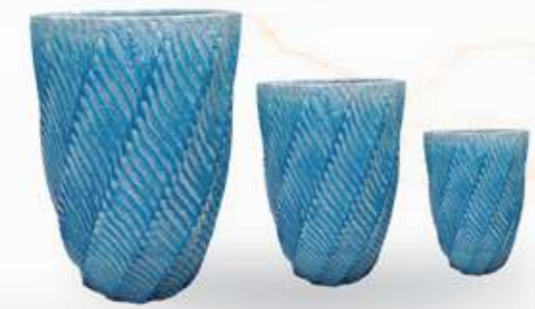

VT.15720

DIMENSION	D : 45-33-24	H : 55-45-35
MATERIALS	BROWN CLAY	
COUNTRY OF ORIGIN: VIETNAM		

DIMENSION	D : 45-33-24	H : 55-45-35
MATERIALS	BROWN CLAY	
COUNTRY OF ORIGIN: VIETNAM