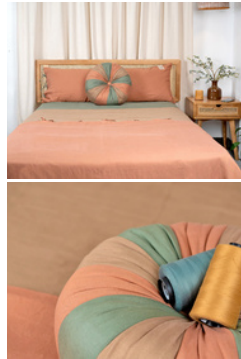

3 IN 1 MIX COLOR

Camel palette

- Camel Brown
- Faded Moss Green
- Light Mocha Brown

Material
Linen Rayon

Size
1m2x2m 1m6x2m
1m8x2m 2mx2m

Standard specification
1 duvet cover 1 elastic sheet 2 pillowcases

Other
Body pillow Pumpkin Throw pillow

Order
Custom made products