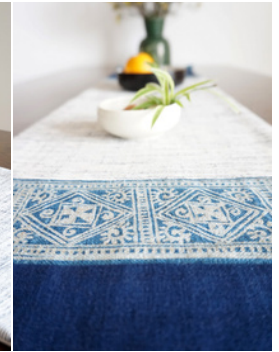

The table linens, placemats, and coasters are highly sought after by Thi's clientele for their thoughtful, rustic, and unassuming characteristics that eloquently reflect the homeowner's individuality.