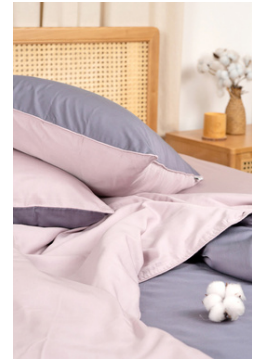

2 IN 1 MIX COLOR
Silver Sage & Sepia

Material
100% Cotton

Size
1m2x2m 1m6x2m
1m8x2m 2mx2m

Standard specification
1 duvet cover 1 elastic sheet 2 pillowcases

Other
Body pillow Pumpkin pillow Throw pillow

Order
Custom made products

2 IN 1 MIX COLOR
Charcoal and Lilac Mist

Material
100% Cotton

Size
1m2x2m 1m6x2m
1m8x2m 2mx2m

Standard specification
1 duvet cover 1 elastic sheet 2 pillowcases

Other
Body pillow Pumpkin pillow Throw pillow

Order
Custom made products