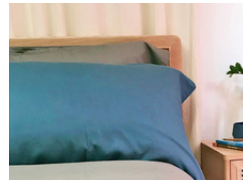

Material
100% Cotton

Size
1m2x2m 1m6x2m
1m8x2m 2mx2m

Standard specification
1 duvet cover 1 elastic sheet 2 pillowcases

Other
Body pillow Pumpkin pillow Throw pillow

Order
Custom made products