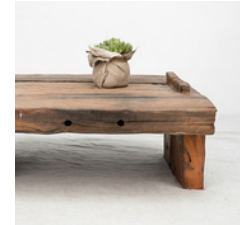

Thi's interior products reflect a passion for the distinctive mortise and tenon structure, embodying a longing for love, the balance of yin and yang, and the connection of affection.

Sending a touch of passion to those who appreciate the fleeting and uncomplicated...