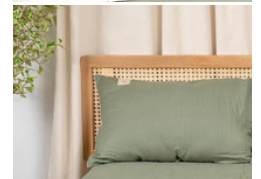

2 IN 1 MIX COLOR Sage Green & Oat

- Moss green
- Oat white

Material
Linen Rayon

Size
1m2x2m 1m6x2m
1m8x2m 2mx2m

Standard specification
1 duvet cover 1 elastic sheet 2 pillowcases

Other
Body pillow Pumpkin Throw pillow

Order
Custom made products