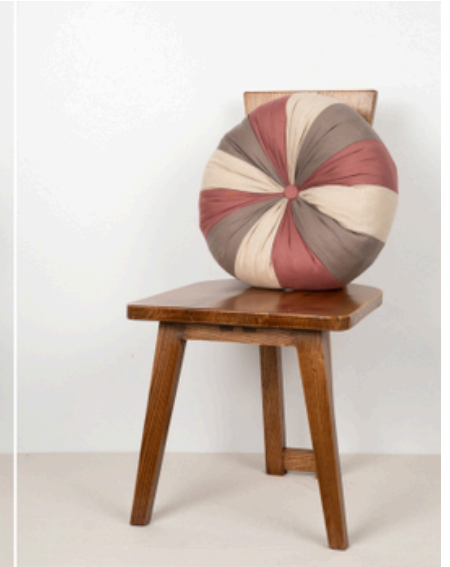

Size

45 x 45 cm

Standard specifications

1 cover, 1 core

THI'S HOUSE PUMPKIN LINEN PILLOW

Gentleness in character

For Thi, the pumpkin pillow is a colorful stroll. The linen pumpkin pillow's soft, round shape connects color blocks in a simple yet captivating rhythm.

Material
Linen Premium/Linen Rayon

Size
40 x 40 x 15cm

Standard specifications
Pillowcase Pillow cover Cotton pillow stuffing

Sleek, exquisite, and circular

Vibrant floral cushions

The Linen pumpkin pillow exudes elegance with monochromatic colors, while the Cotton pumpkin pillow offers a more vibrant look with colorful patterns.