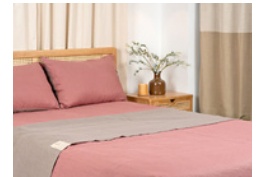

2 IN 1 MIX COLOR
Mauve & Taupe

- Ash Pink
- Lava Ash Gray

Material
Linen Premium

Size
1m2x2m 1m6x2m
1m8x2m 2mx2m

Standard specification
1 duvet cover 1 elastic sheet 2 pillowcases

Other
Body pillow Pumpkin Throw pillow

Order
Custom made products