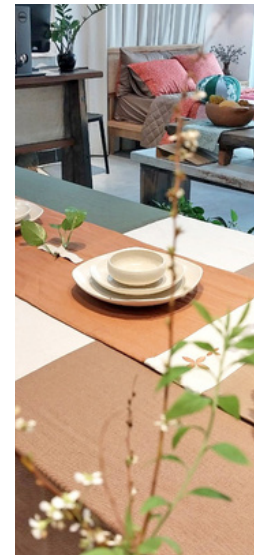

Material
Linen

Size
Runner 33 x 180/200/240/300 cm
Placemat 30 x 45 cm.

Standard specification
Set of 4 - 6 products

Linen tablecloths and table runners

“Thi” creates straightforward and versatile tablecloths and runners on linen fabric.

A key feature of “Thi” products is the manual printing using engraving and Linocut techniques, enabling distinctive prints in both limited and unlimited quantities, all crafted by hand with a variety of designs.

Material
Linen

Size
Runner 33 x 180/200/240/300 cm
Placemat 135 x 80/200/240/300cm

Standard specification
Set of 4 - 6 products