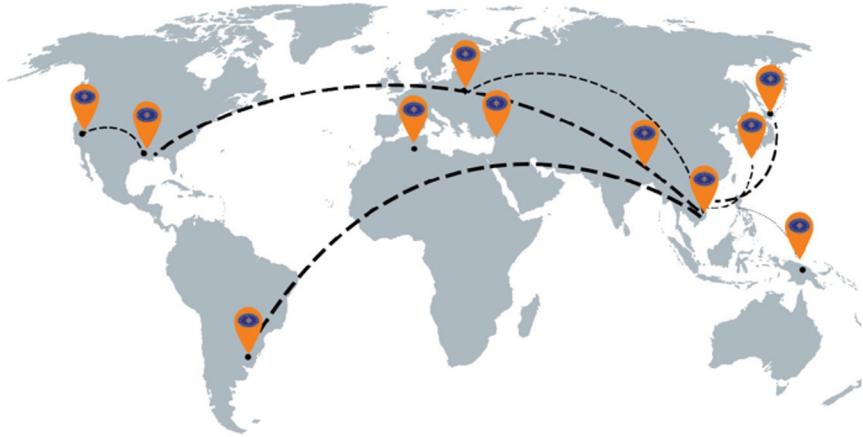

COMMODITY DISTRIBUTION SYSTEM

VIET TIEP CRYSTAL
- Since 1995 -

Active distribution system nationwide

- Nearly **80** distributors, agents.
- More than **12.500** stores.

EXPORT PRODUCTS

VIET TIEP CRYSTAL
- Since 1995 -

Export to countries and regions:

USA, Germany, France, Korea, Japan, Southeast Asia, Middle East, South Africa, EU, South America...

Reference customers:

CHOMIK M.SWIEZY.S.J.UL CEGIELNIANA
875 - Poland, REX INTERNATIONNAL (UK),
SALUS - Korea, XENOS BV - Holland,
MAKEUP COMPANY - Japan...