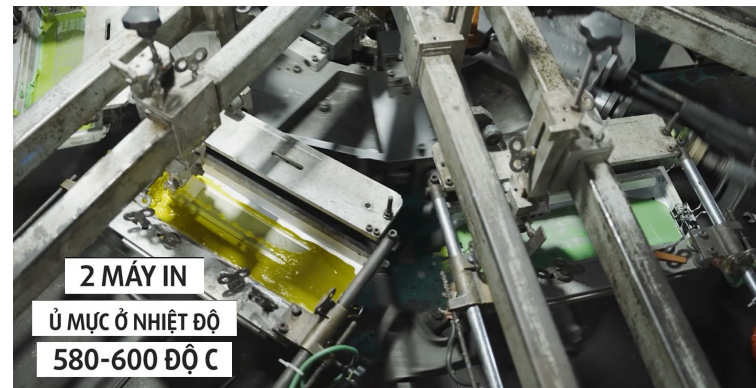

FACTORY & TRANSIT WAREHOUSE

VIET TIEP CRYSTAL
- Since 1995 -

Factory capacity

The furnace produces **150 tons/day**
10 automatic forming machines
600,000 products/day

Decoration - Product printing

Capacity 200.000 products/day
2 automatic 6 color printers with Italian technology
Printing ink: German and Korean organic enamel
Ink at 580 - 600°C after printing to ensure ink color
Stays strong and durable even when washing in the dishwasher

Product mold

The factory produces molds on-site to proactively design products to meet the design needs of customers.

VIETTIEP CRYSTAL ensures sufficient capacity to produce large orders, quickly and on time.