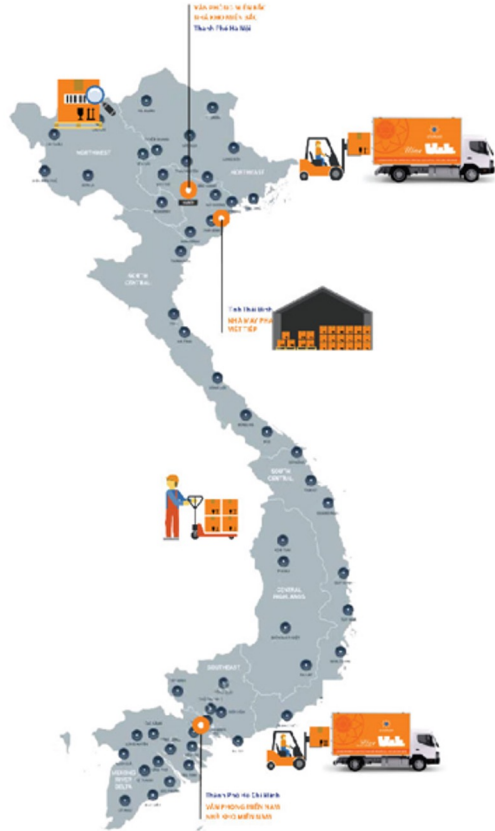

COMMODITY DISTRIBUTION SYSTEM

VIET TIEP CRYSTAL
- Since 1995 -

Active distribution system nationwide

- Nearly **80** distributors, agents.
- More than **12.500** stores.

EXPORT PRODUCTS

VIET TIEP CRYSTAL
- Since 1995 -