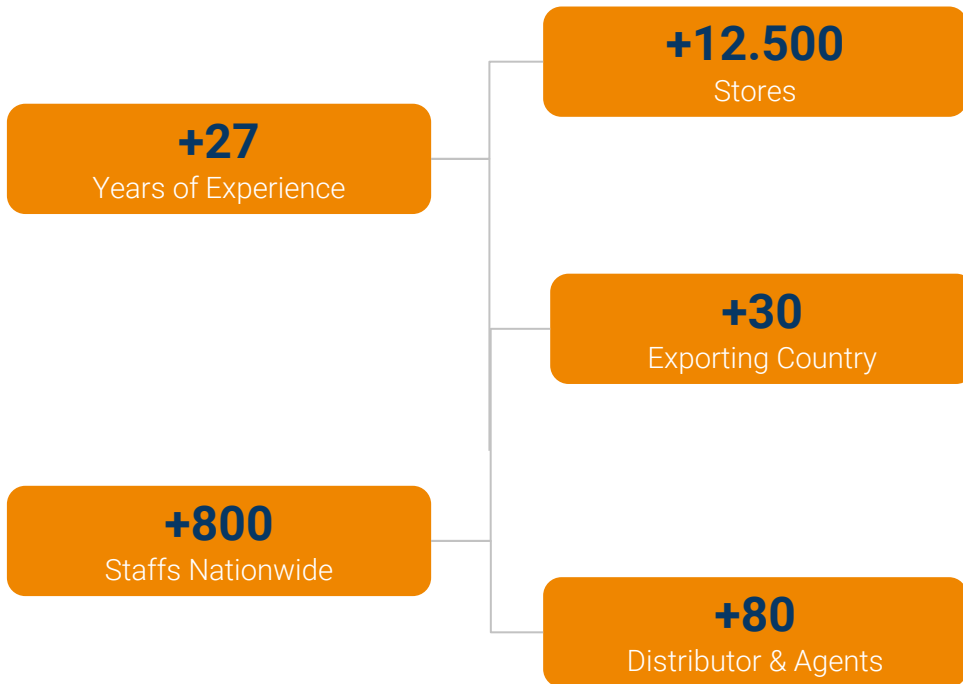

ABOUT US

VIET TIEP CRYSTAL
- Since 1995 -

VIET TIEP CRYSTAL
- Since 1995 -

LOTUS® GLASS