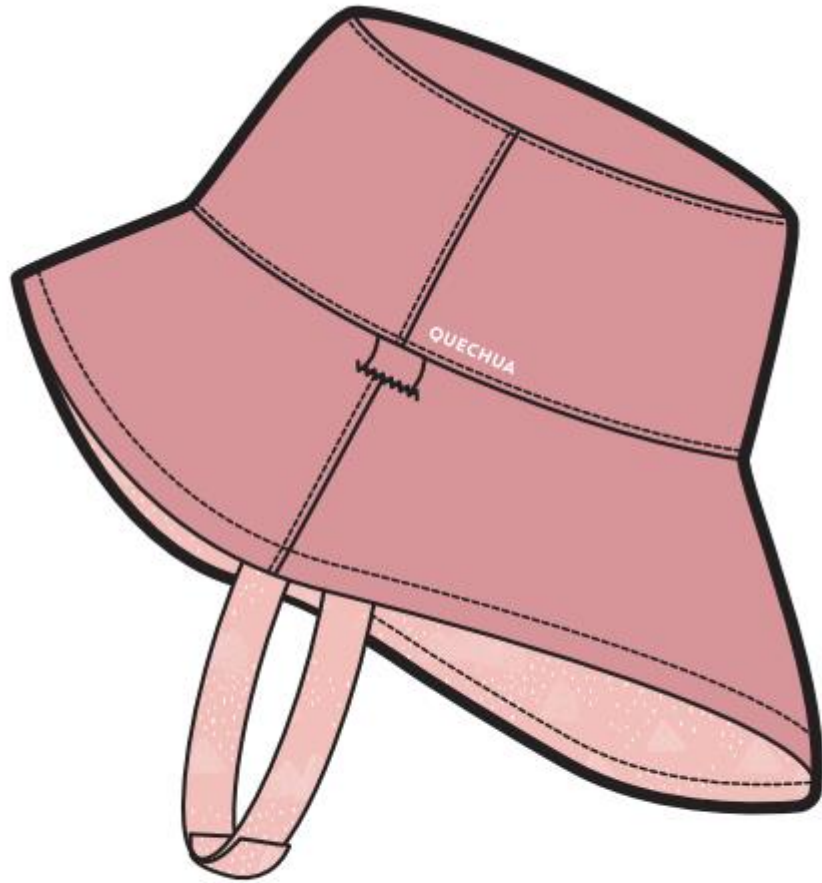

GLOVE TREK 100 FLEECE

GLOVE MT 500 STRETCH

KID'S FLEECE HIKING

GLOVE KEEEPDRY WARM

GLOVE KEEP DRY WARM

SKI-P GLOVE LIGHT

GLOVE MT500 WARM STRETCH

ESSENTIAL FITNESS GLOVES

Ventilated and Ultra Compact Cap

CAP

T ra_v el T re_{k k} in_g Cap

CAP

333947 Protection anti UV Hat

MT 500 NEW

MT 900 NEW

HAT NH 100 KID