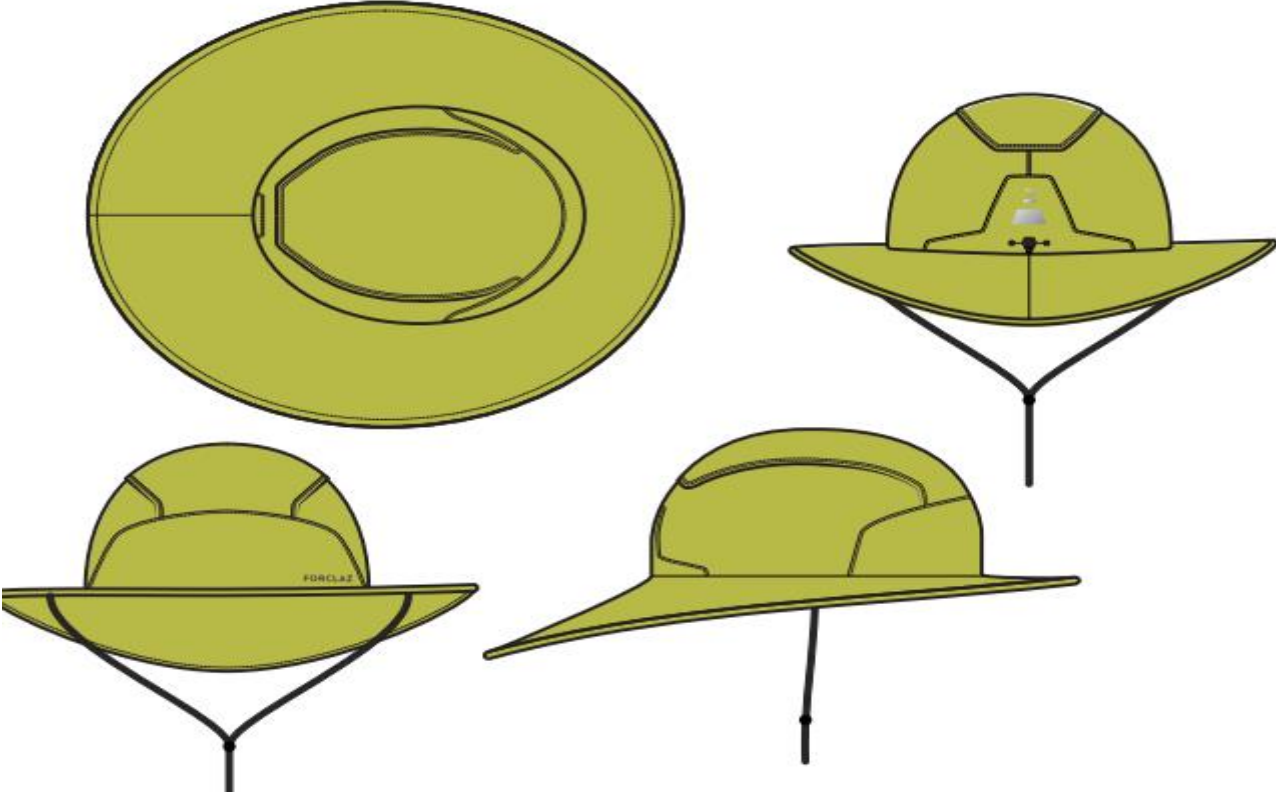

GLOVE TREK 100 FLEECE

GLOVE MT 500 STRETCH

KID'S FLEECE HIKING

GLOVE KEEEPDRY WARM

GLOVE KEEP DRY WARM

SKI-P GLOVE LIGHT

GLOVE MT500 WARM STRETCH

ESSENTIAL FITNESS GLOVES

Ventilated and Ultra Compact Cap

CAP

T ra_v el T re_{k k} in_g Cap

CAP

333947 Protection anti UV Hat

MT 500 NEW

MT 900 NEW

HAT NH 100 KID