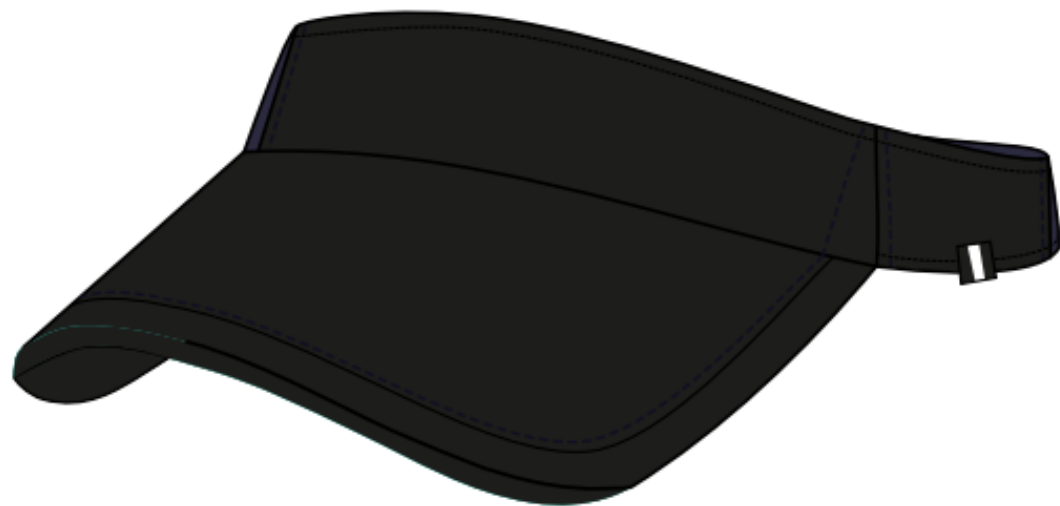

**OUTSIDE
LEFT SIDE**

INSIDE

NABAIJI

MT 900 COMPACT

MT 500 M

ARTENGO -TC 500 S26

ARTENGO – TV 100 S26

ARTENGO-TV 100 S54

BACK

CAP TRAVEL 500 TRUCKER