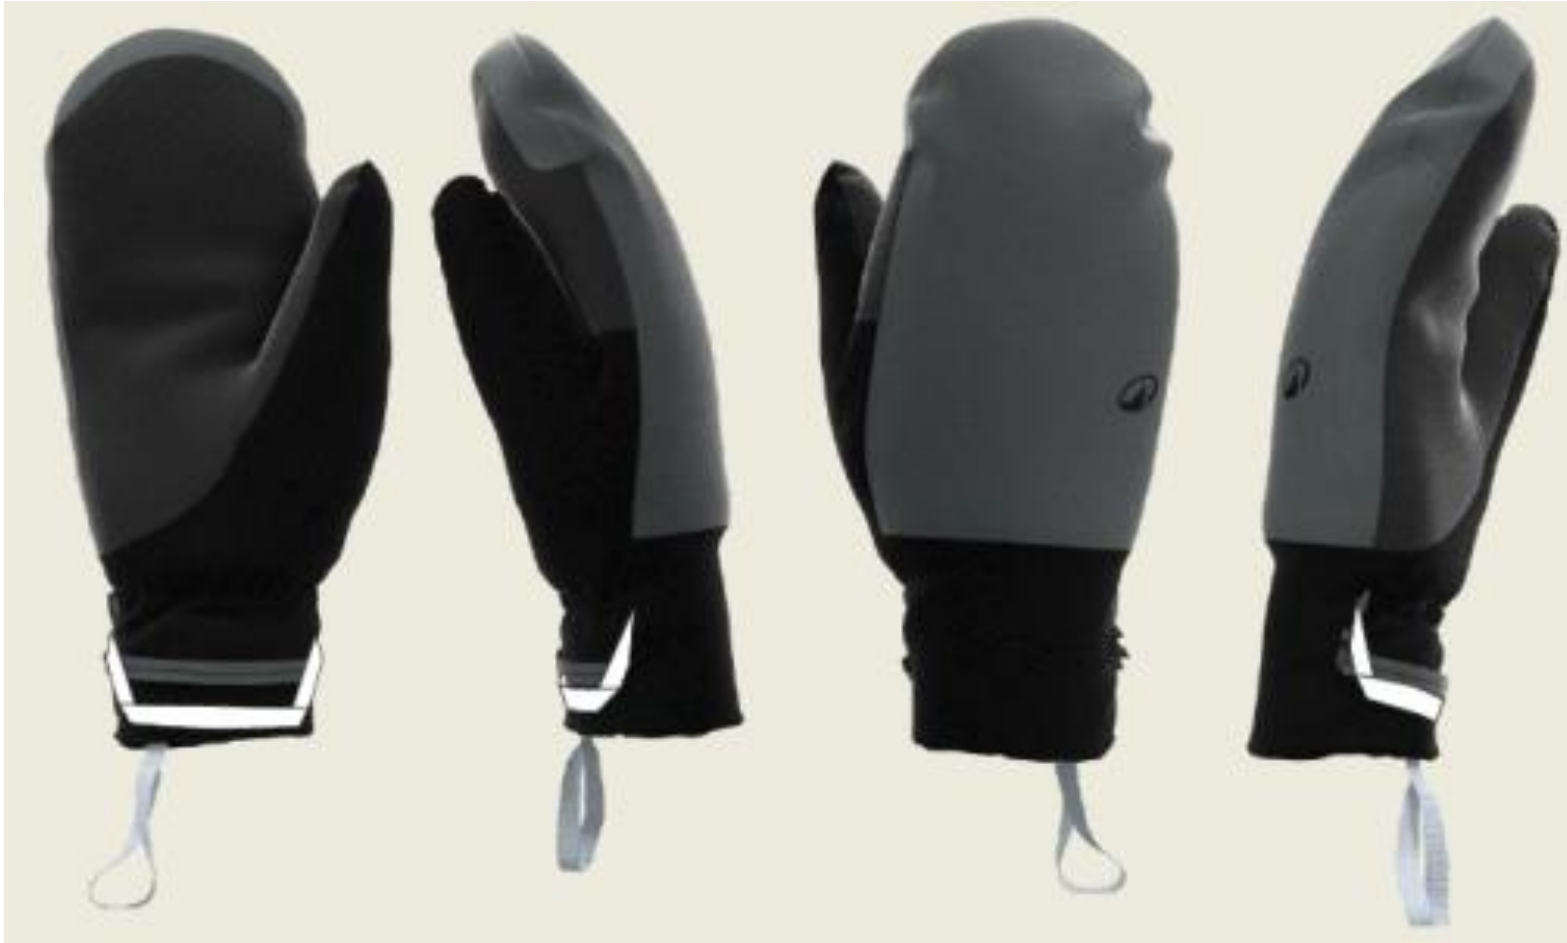

GLOVE TREK 100 FLEECE

GLOVE MT 500 STRETCH

KID'S FLEECE HIKING

GLOVE KEEEPDRY WARM

GLOVE KEEP DRY WARM

SKI-P GLOVE LIGHT

GLOVE MT500 WARM STRETCH

ESSENTIAL FITNESS GLOVES