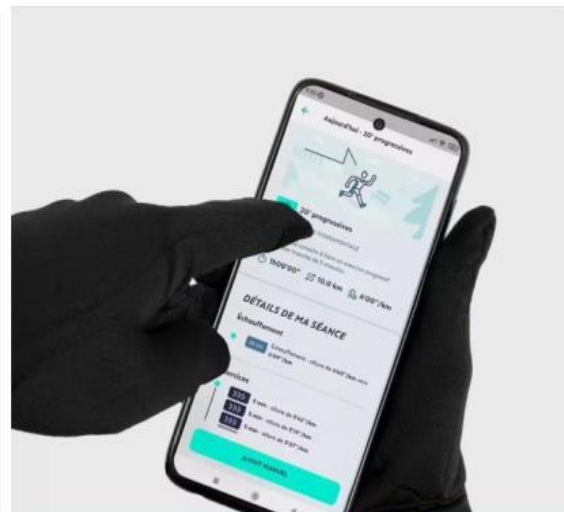

Adult Football Gloves Keepdry

Keepwarm adult gloves

WARM 100 V2 TOUCHSCREEN GLOVES RUNNING

TOUCHSCREEN GLOVES RUNNING

KID'S WARM AND WATERPROOF SKI GLOVES

ADULT SKI MITTEN

ADULT SKI GLOVES

TREK LINER 100 FLEECE