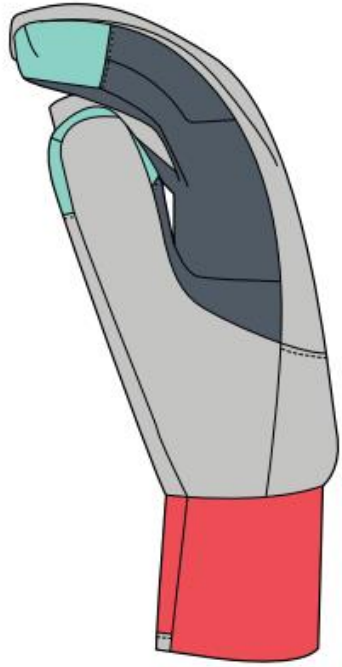

GLOVE TREK 100 FLEECE

GLOVE MT 500 STRETCH

KID'S FLEECE HIKING

GLOVE KEEEPDRY WARM

GLOVE KEEP DRY WARM

SKI-P GLOVE LIGHT

GLOVE MT500 WARM STRETCH

ESSENTIAL FITNESS GLOVES