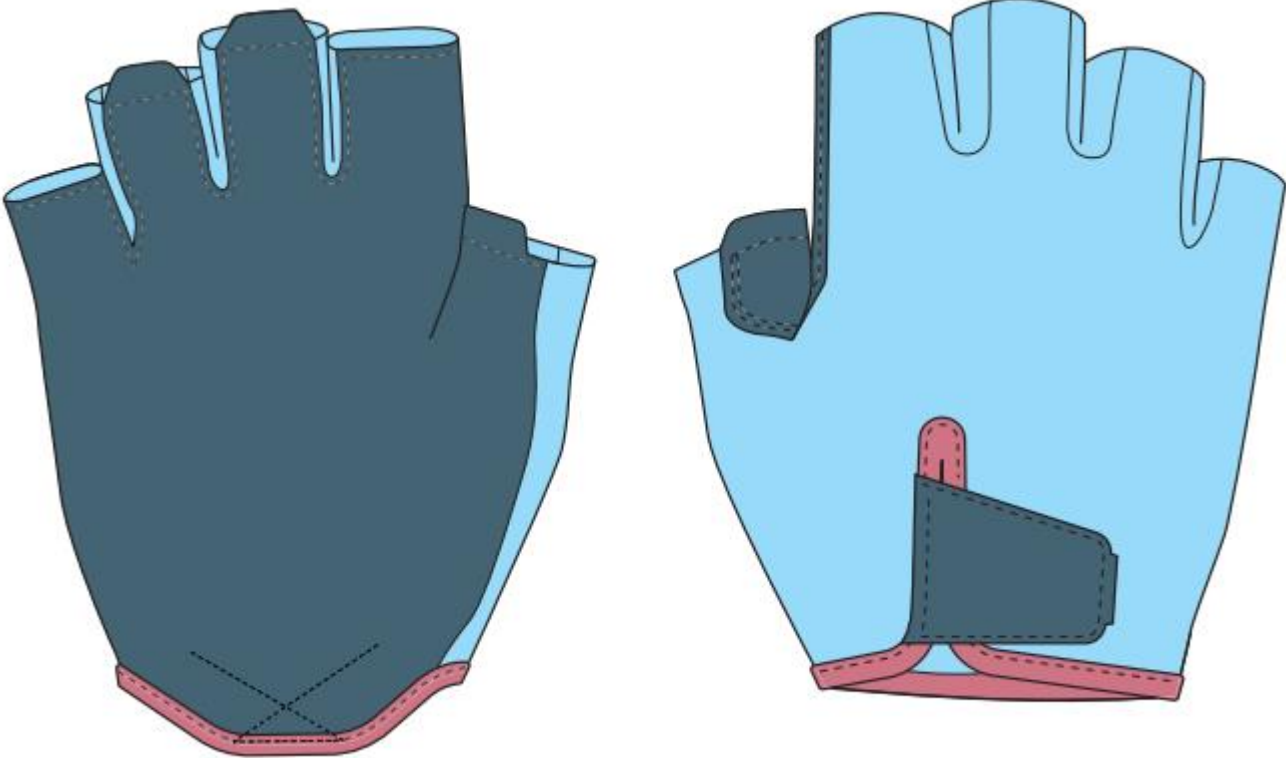

GLOVE TREK 100 FLEECE

GLOVE MT 500 STRETCH

KID'S FLEECE HIKING

GLOVE KEEEPDRY WARM

GLOVE KEEP DRY WARM

SKI-P GLOVE LIGHT

GLOVE MT500 WARM STRETCH

ESSENTIAL FITNESS GLOVES