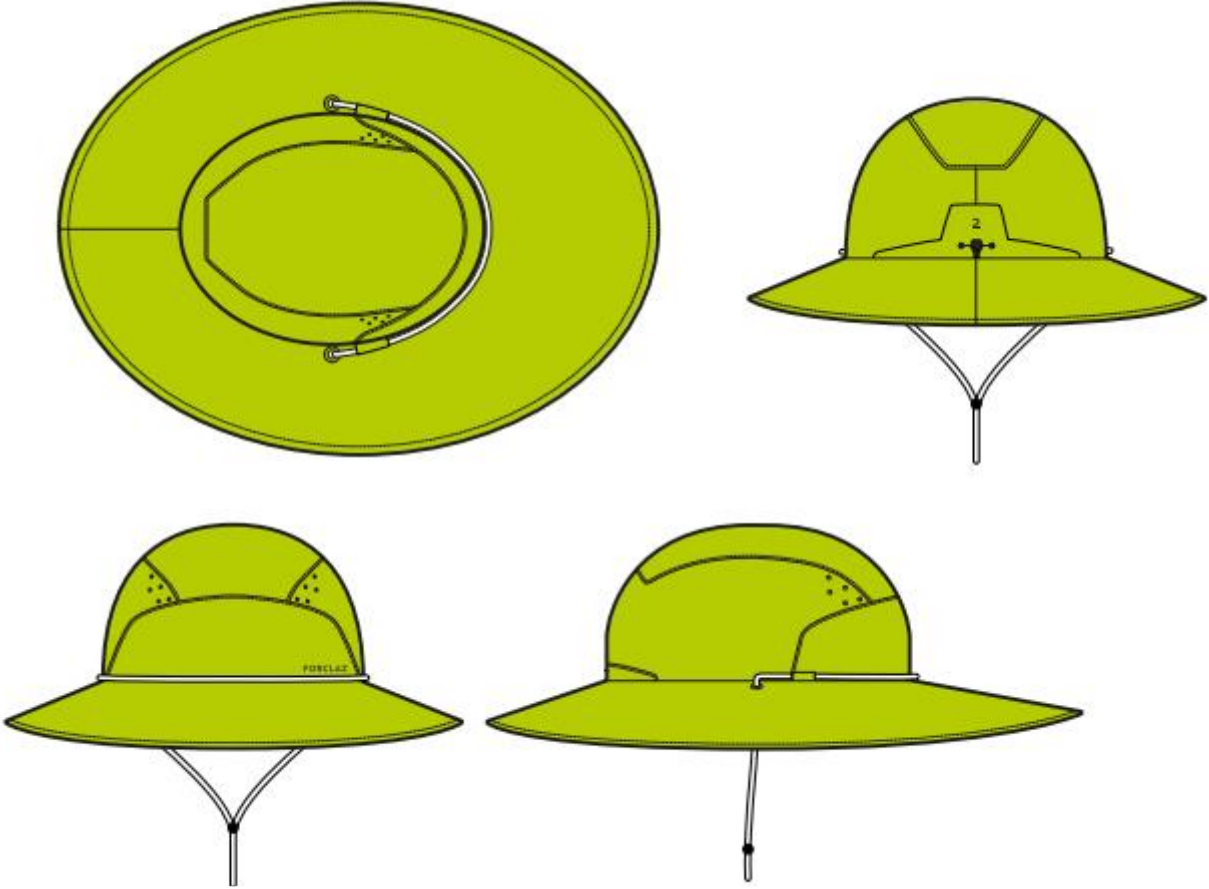

GLOVE TREK 100 FLEECE

GLOVE MT 500 STRETCH

KID'S FLEECE HIKING

GLOVE KEEEPDRY WARM

GLOVE KEEP DRY WARM

SKI-P GLOVE LIGHT

GLOVE MT500 WARM STRETCH

ESSENTIAL FITNESS GLOVES

Ventilated and Ultra Compact Cap

CAP

T ra_v el T re_{k k} in_g Cap

CAP

333947 Protection anti UV Hat

MT 500 NEW

MT 900 NEW

HAT NH 100 KID